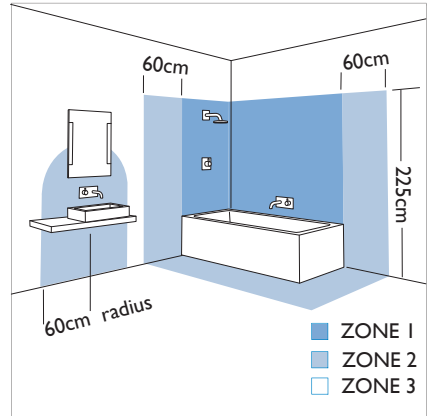

2 x 14w T5		incl.
---------------	--	-------

Zones	2	3
-------	----------	----------

Shaver socket can only be used with electric shavers and electric toothbrushes.