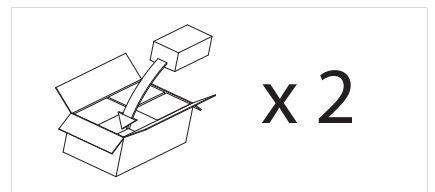

2 x 14w T5		incl.
---------------	--	-------

Zones	2	3
-------	----------	----------

Shaver socket can only be used with electric shavers and electric toothbrushes.